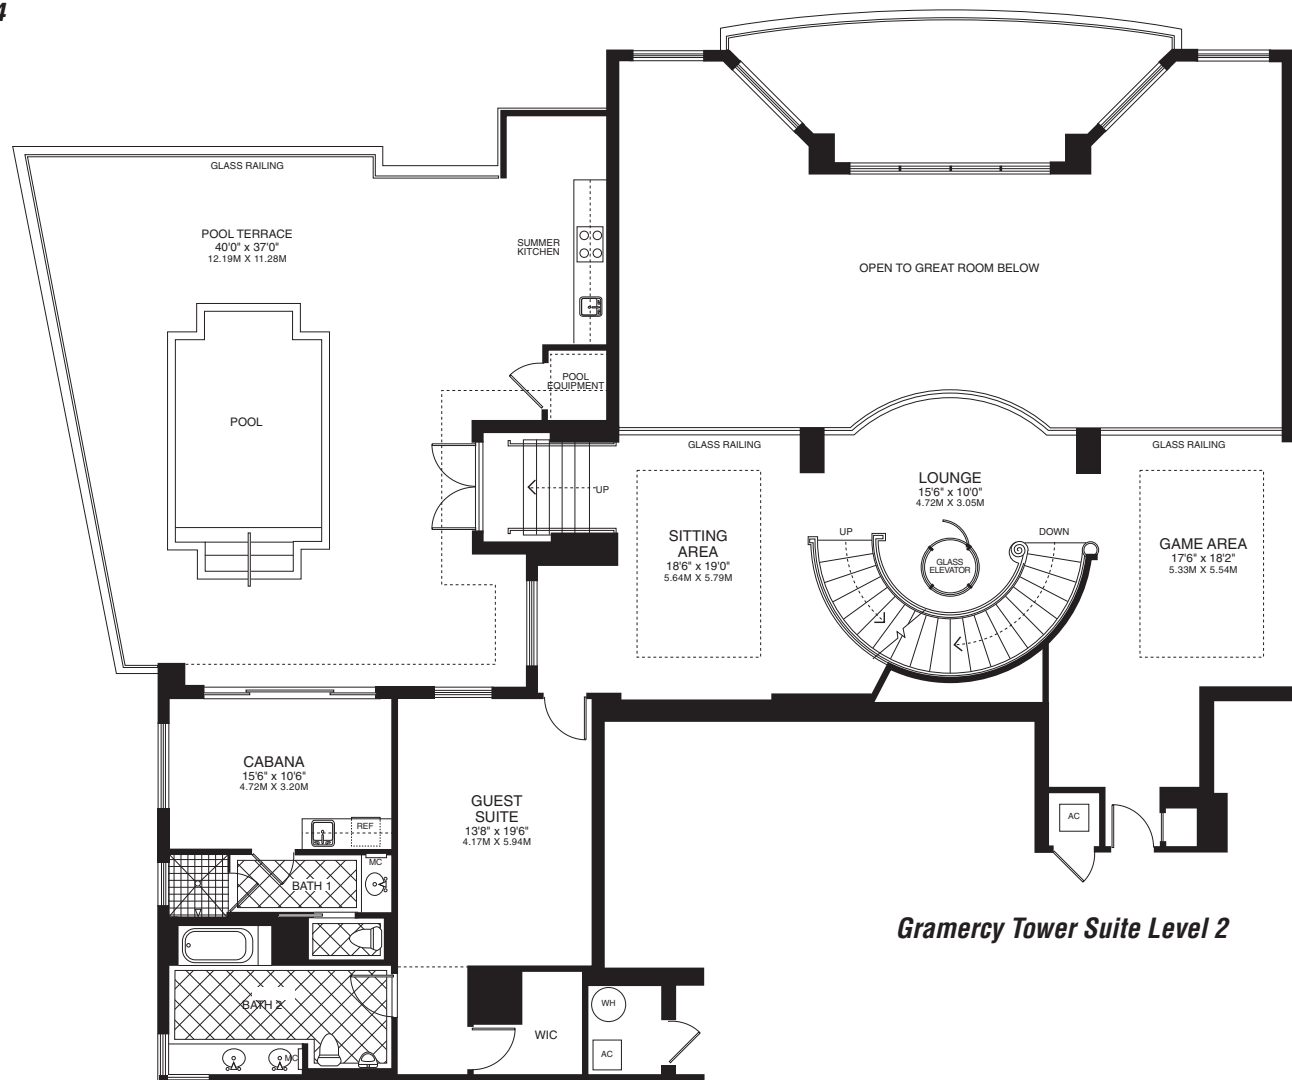

GRAMERCY TOWER SUITE

4 Bedrooms / 9½ Baths
2 Story Great Room + Family Room
+ Media Room + Den/Bedroom 5
+ Guest Suite + Lounge + Staff Room
+ Pool/Cabana + Upper Terrace

Level 1

Enclosed Area 8,880 sq ft 824.98 sq m
Terrace Area 1,070 sq ft 99.41 sq m

Level 2

Enclosed Area 2,115 sq ft 196.49 sq m
Terrace Area 1,305 sq ft 121.24 sq m

Level 3

Enclosed Area 865 sq ft 80.36 sq m
Terrace Area 1,160 sq ft 107.77 sq m

Total Residence

Total Enclosed 11,860 sq ft 1,101.83 sq m
Total Terrace 3,535 sq ft 328.41 sq m
Total Residence 15,395 sq ft 1,430.24 sq m

Tower Suite Floors 32 + 33 + 34

Gramercy Tower Suite Level 2

Gramercy Tower Suite Level 3