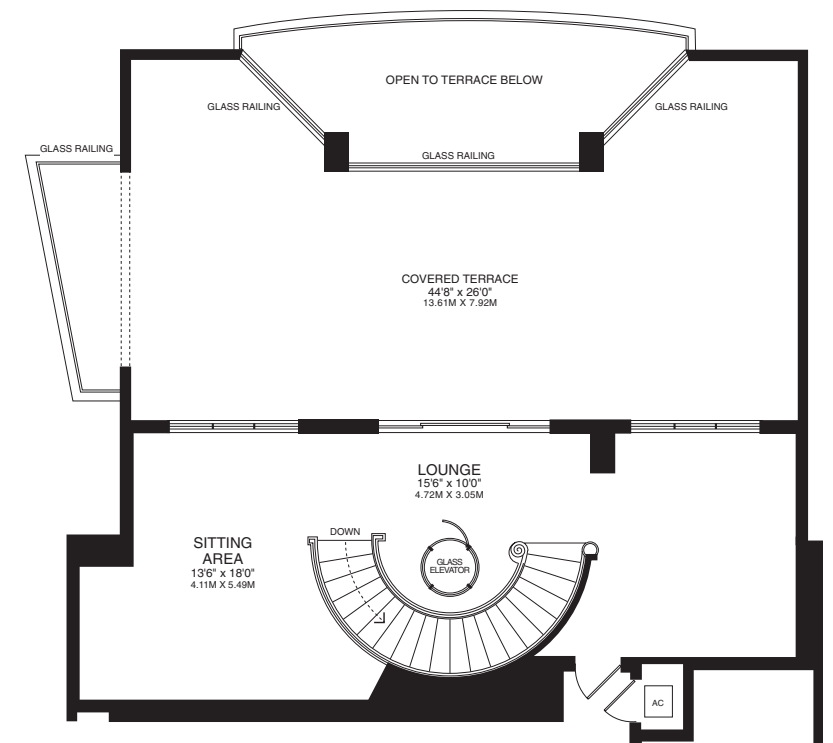

GRAMERCY TOWER SUITE

4 Bedrooms / 9½ Baths
2 Story Great Room + Family Room
+ Media Room + Den/Bedroom 5
+ Guest Suite + Lounge + Staff Room
+ Pool/Cabana + Upper Terrace

Level 1

Enclosed Area 8,880 sq ft 824.98 sq m
Terrace Area 1,070 sq ft 99.41 sq m

Level 2

Enclosed Area 2,115 sq ft 196.49 sq m
Terrace Area 1,305 sq ft 121.24 sq m

Level 3

Enclosed Area 865 sq ft 80.36 sq m
Terrace Area 1,160 sq ft 107.77 sq m

Total Residence

Total Enclosed 11,860 sq ft 1,101.83 sq m
Total Terrace 3,535 sq ft 328.41 sq m
Total Residence 15,395 sq ft 1,430.24 sq m

Tower Suite Floors 32 + 33 + 34

Gramercy Tower Suite Level 2

Gramercy Tower Suite Level 3